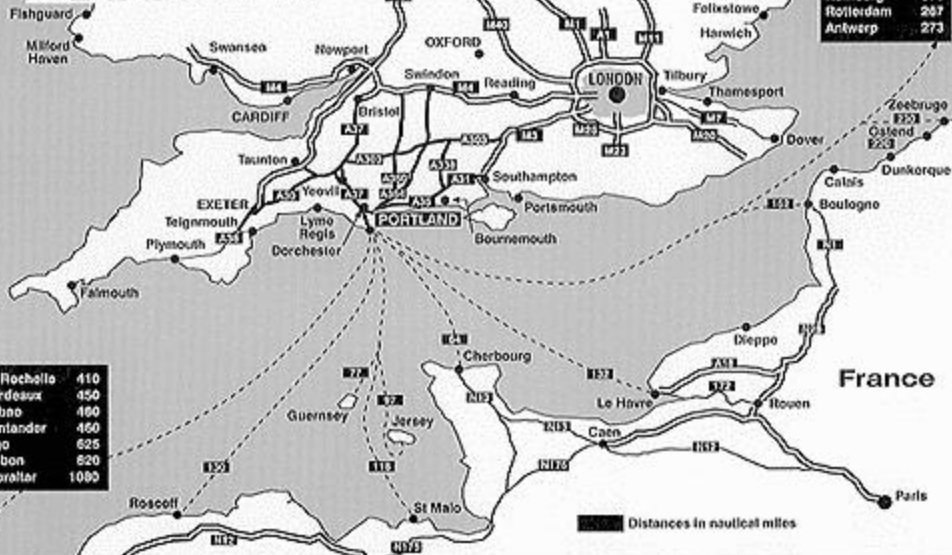

GREATER MANCHESTER

England

**Portland's Marine Access:**  
At the heart of the UK South Coast,  
in close proximity to the main  
European Union Ports and main  
shipping lanes.

Gothenburg	724
Hamburg	570
Rotterdam	267
Antwerp	273

Distances in nautical miles

B3159

A354

To Dorchester

Upwey

Bincombe

Broadway

Buckland Ripers

Littlemoor

Preston

Nottingham

Radipole

Manor Roundabout

B3157

Chickerell

Westham

WEYMOUTH

Wyke Regis

Chesil

PORTLAND PORT

Seaward Limits of Portland Port

Fortuneswell

ISLE OF PORTLAND

BILL OF PORTLAND