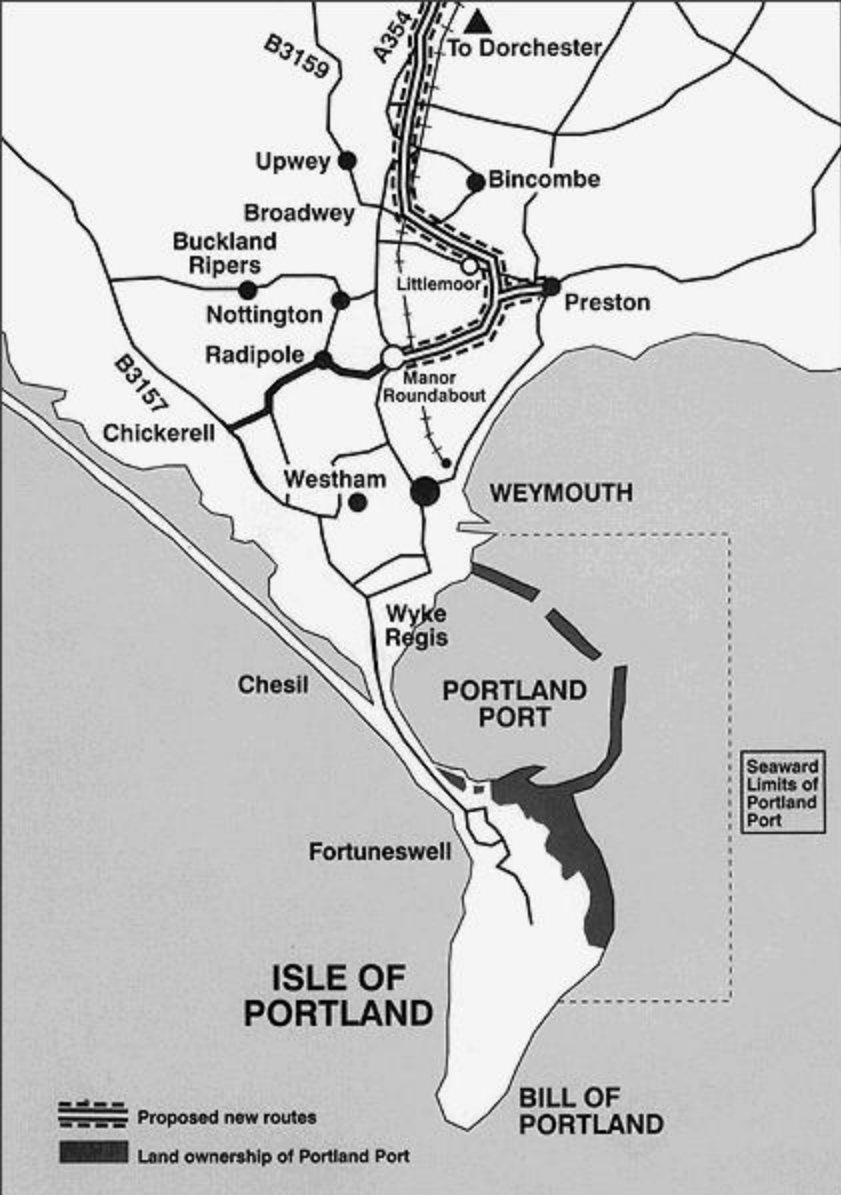

B3159

A354

To Dorchester

Upwey

Bincombe

Broadway

Buckland Ripers

Littlemoor

Preston

Nottingham

Radipole

Manor Roundabout

B3157

Chickerell

Westham

WEYMOUTH

Wyke Regis

Chesil

PORTLAND PORT

Seaward Limits of Portland Port

Fortuneswell

ISLE OF PORTLAND

BILL OF PORTLAND

Proposed new routes

Land ownership of Portland Port