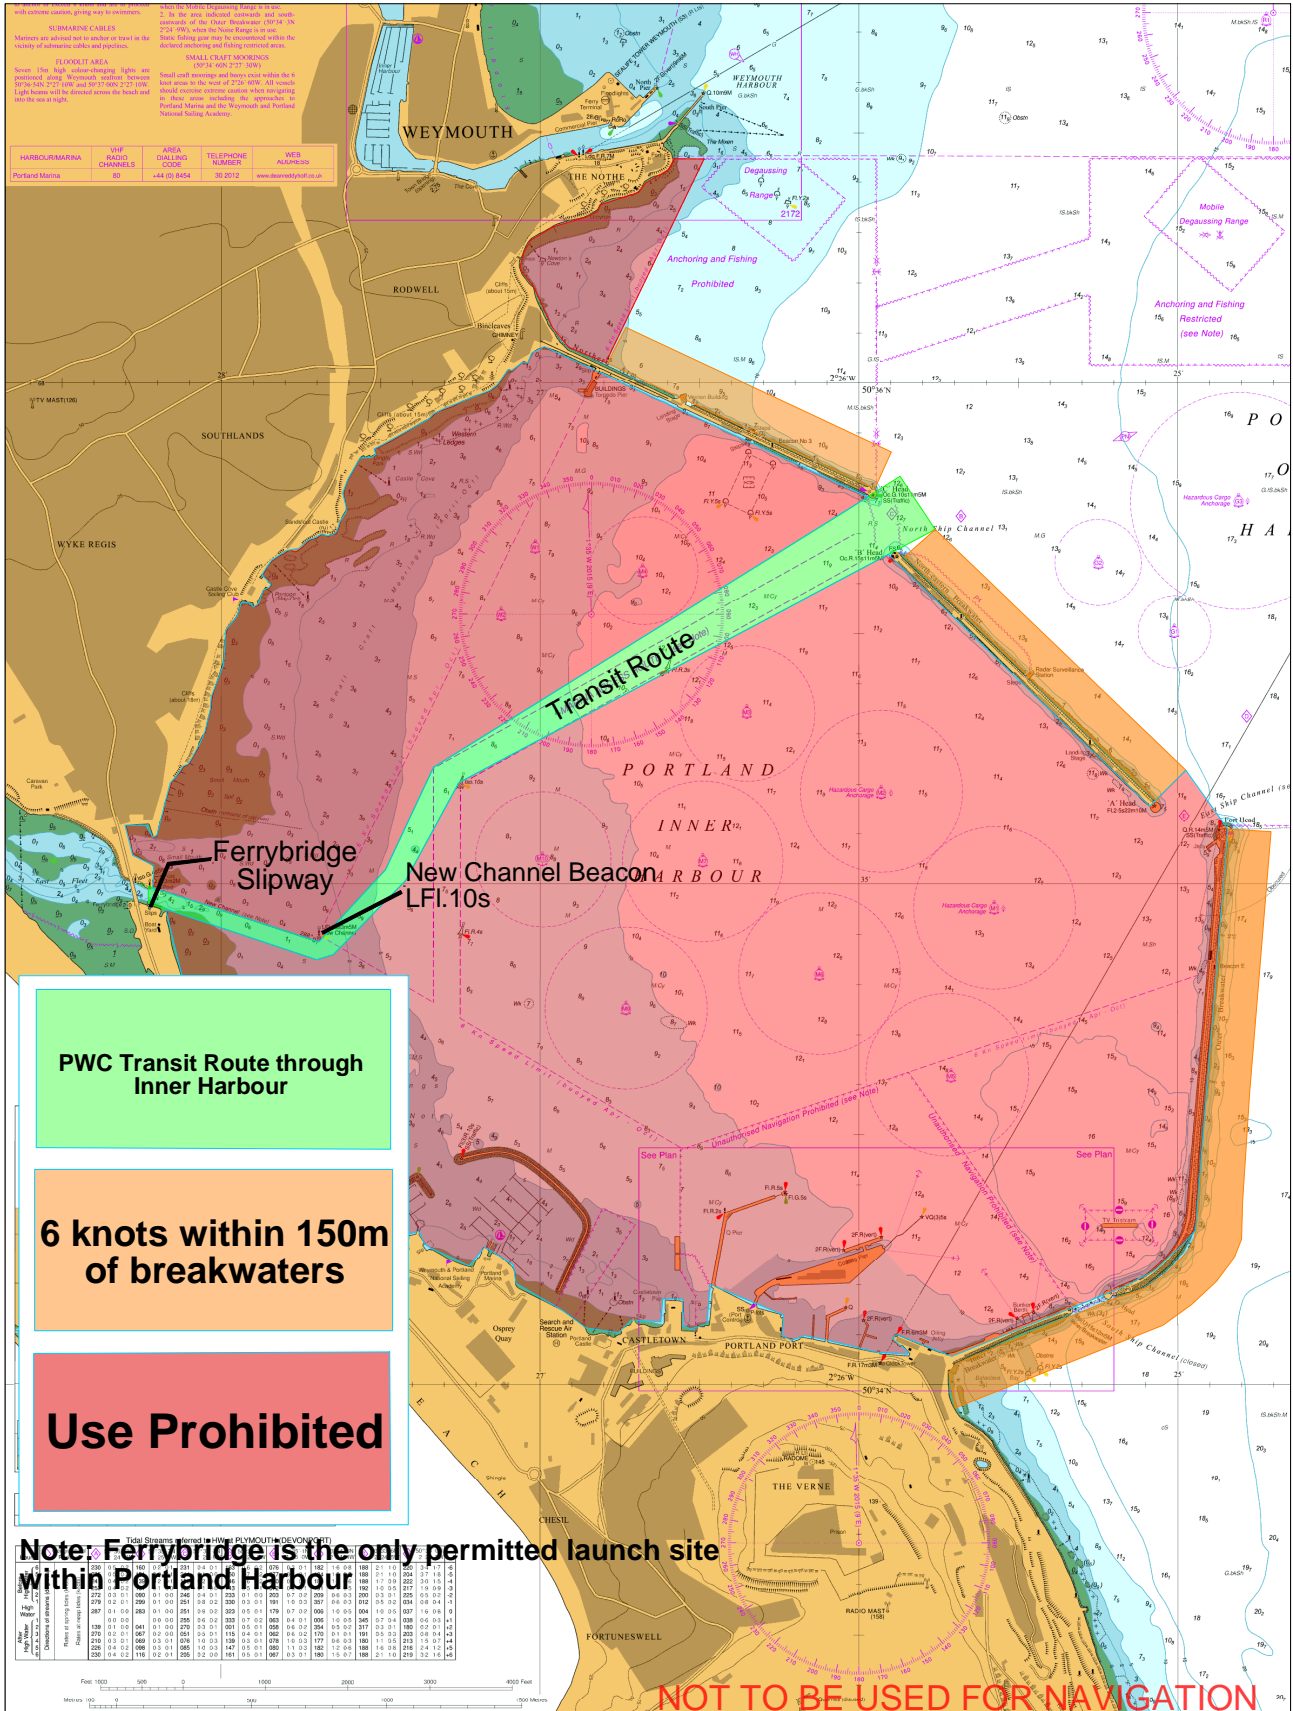

PORTLAND HARBOUR AUTHORITY

Portland Harbour PWC and Jet Ski Restrictions

PORTLAND HARBOUR AUTHORITY

© Crown Copyright and/or database rights. Reproduced by permission of the Controller of Her Majesty's Stationery Office and the UK Hydrographic Office (www.GOV.uk/UKHO).

This is an interpretation of the Portland Harbour Revision Order 1997.

The Portland Harbour Revision Order 1997 will take precedence in all cases.

General Direction No. 1 of 2012

Version 2 May 2018