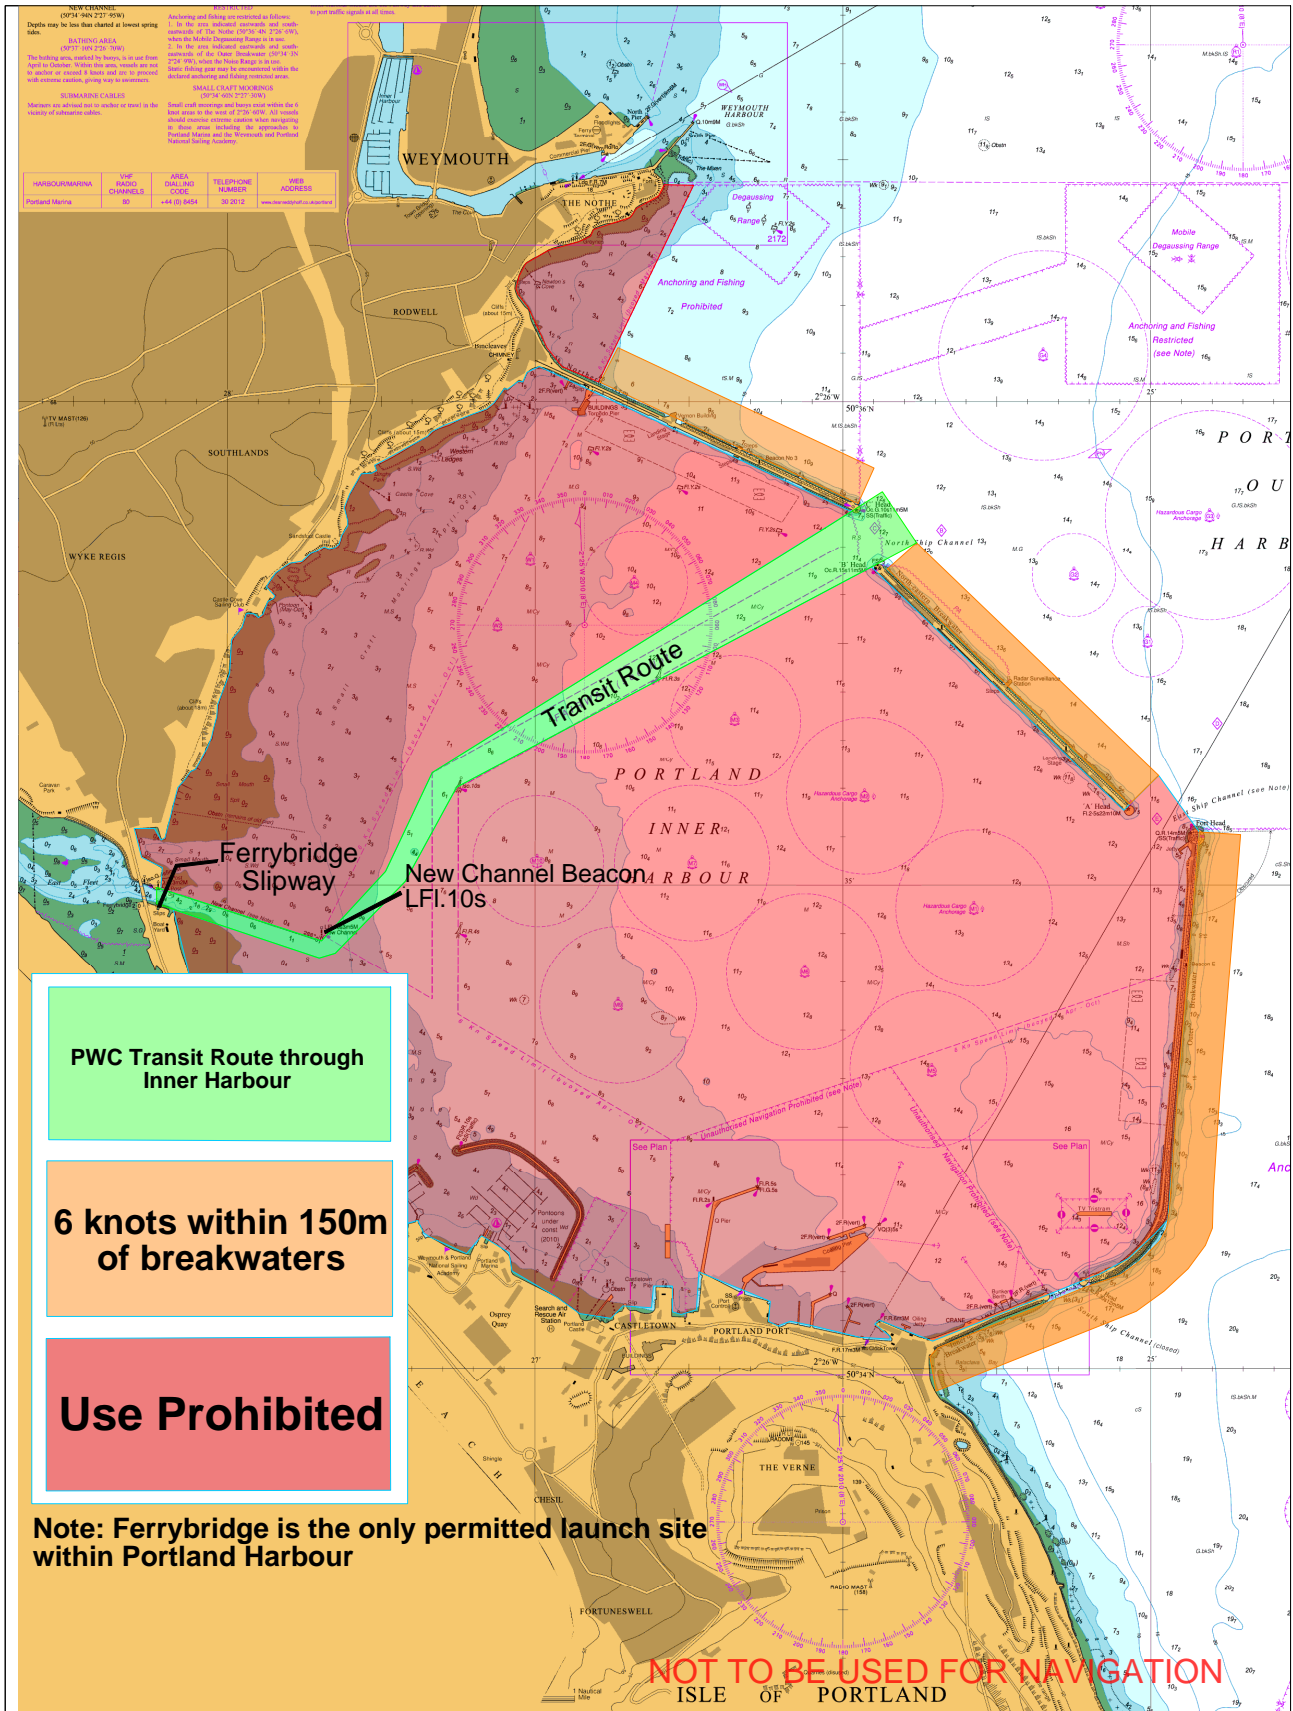

PORTLAND HARBOUR AUTHORITY

Portland Harbour PWC and Jet Ski Restrictions

PORTLAND HARBOUR AUTHORITY

Reproduced from Admiralty Chart BA2268 by permission of the controller of Her Majesty's Stationary Office and UK Hydrographic Office (www.ukho.gov.uk)